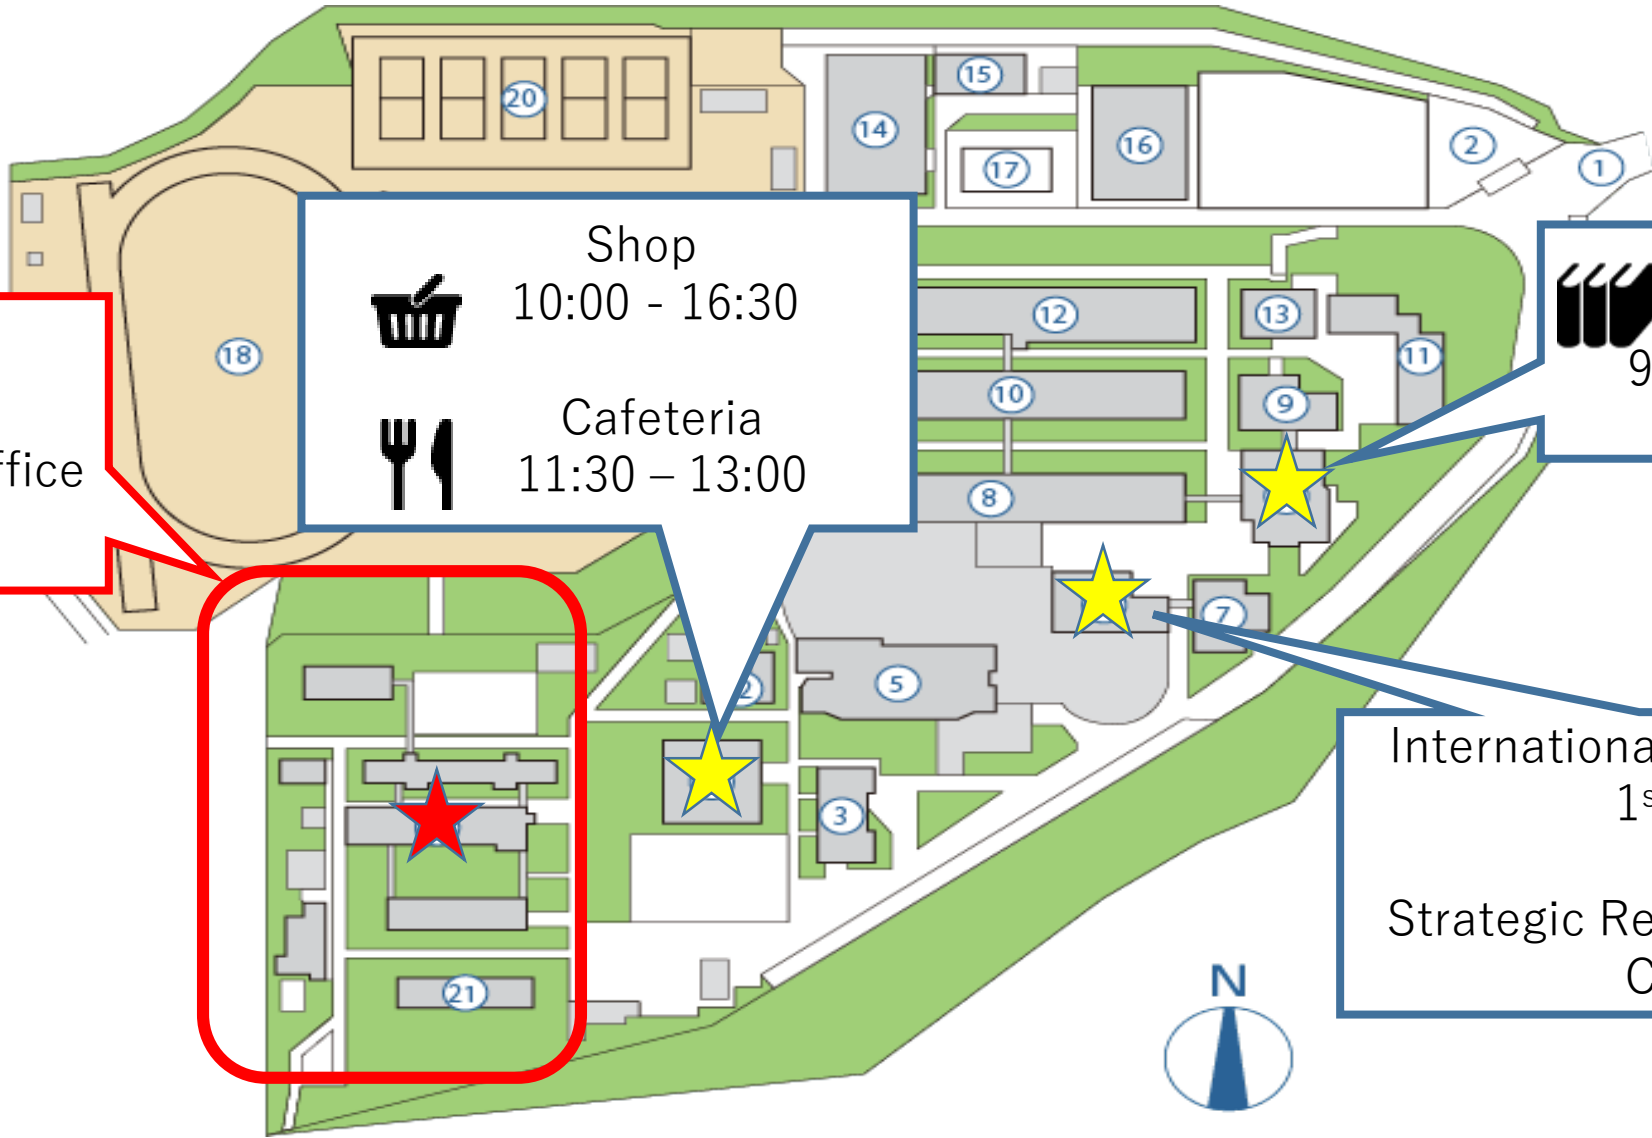

Natori Campus & Dormitory Map

Shuka Ryo
&
Accommodation Office
8:40 – 17:10

Shop
10:00 - 16:30
Cafeteria
11:30 – 13:00

Library
9:00 – 18:00

International Affairs Section
1st floor
of
Strategic Research Planning
Center

International Affairs Section
1st floor
of
Strategic Research Planning
Center