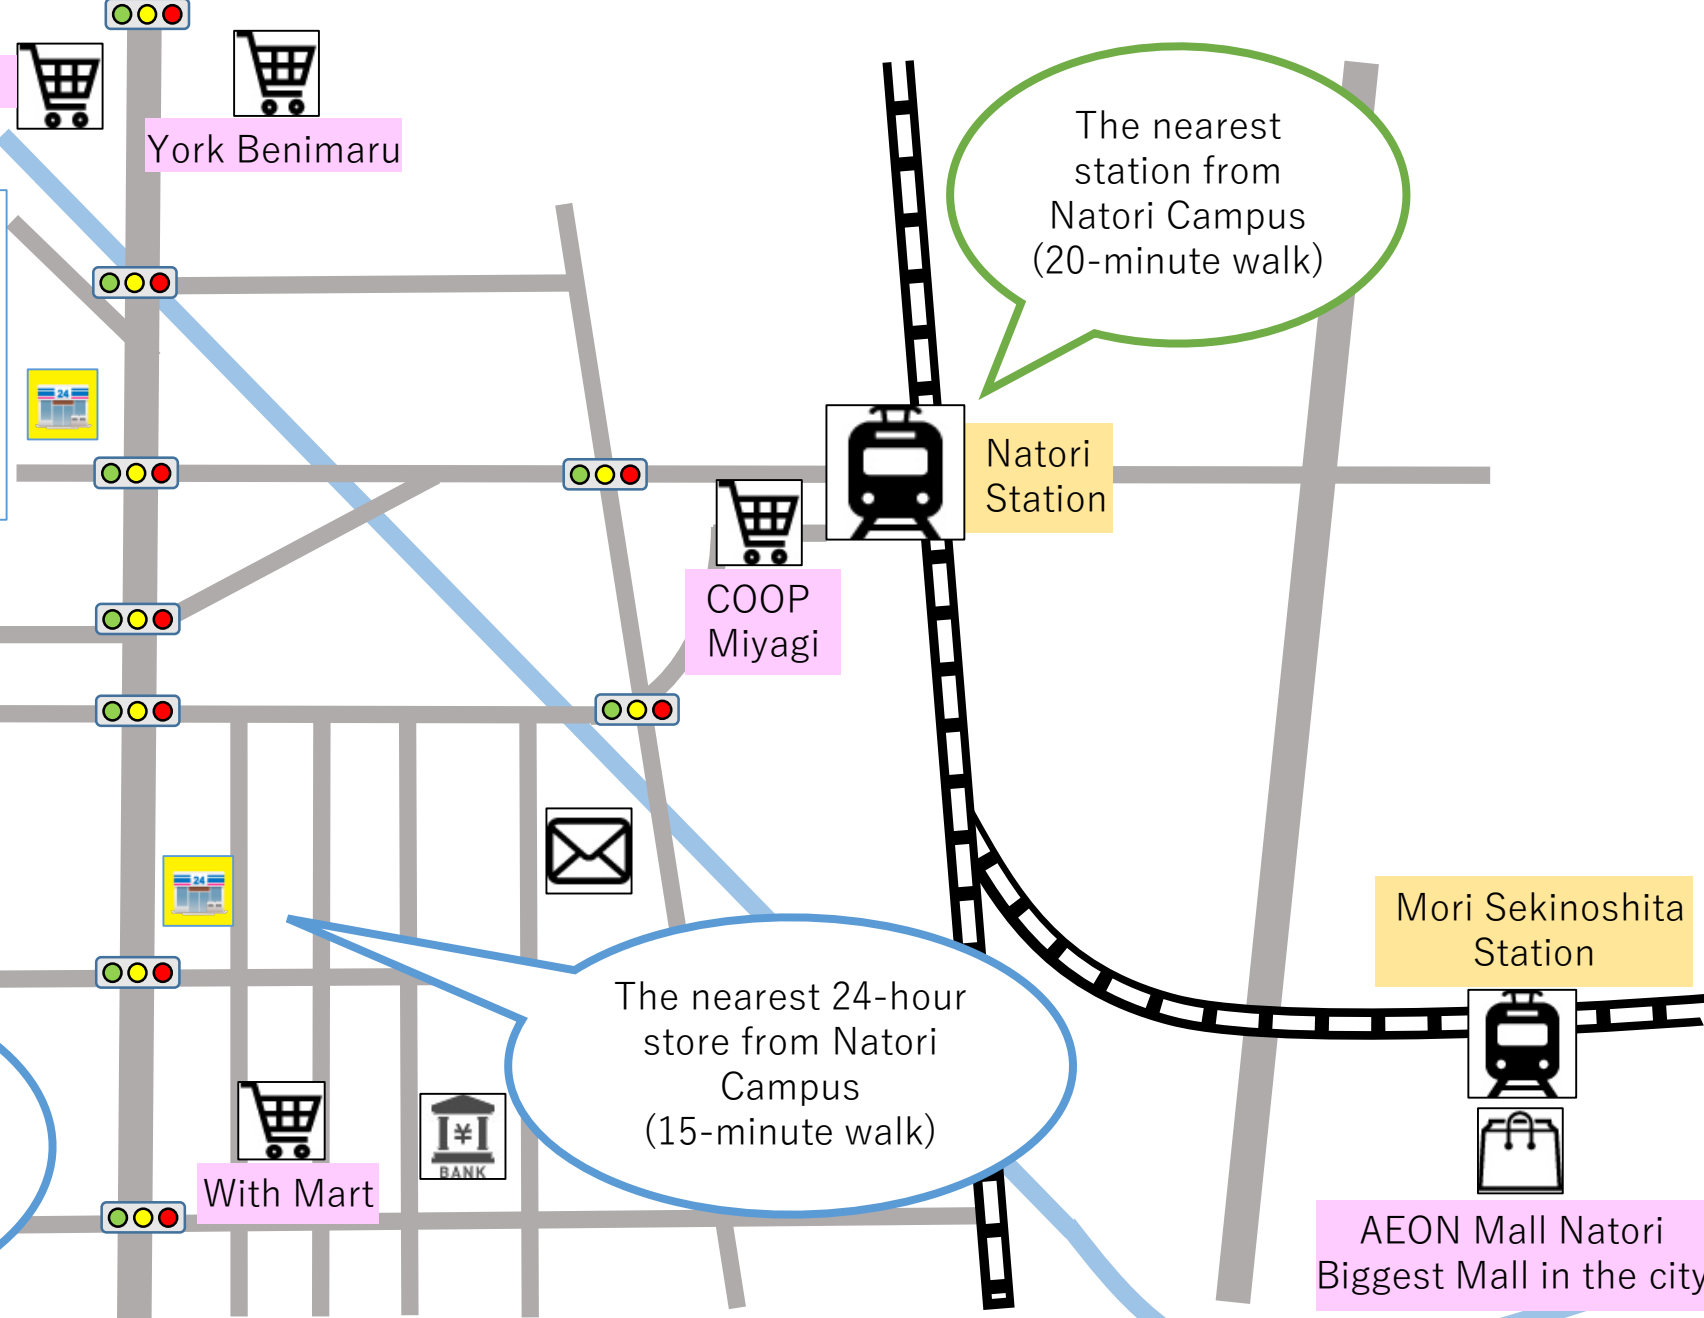

❑ Residents are prohibited access to the opposite sex floor and dormitory.

❑ Inviting non-residents into the dormitory is not allowed.

Natori Campus & Dormitory Map

Shuka Ryo
&
Accommodation Office
8:40 – 17:10

Shop
10:00 - 16:30
Cafeteria
11:30 – 13:00

Library
9:00 – 18:00

International Affairs Section
1st floor
of
Strategic Research Planning
Center

International Affairs Section
1st floor
of
Strategic Research Planning
Center

Bank & Post Office Supermarkets Convenience Stores

NIT, Sendai College
Natori Campus

A 22-minute walk from
Natori Campus.
Supermarket, drugstore,
DIY store and DAISO
are available.

The nearest 24-hour
store from Natori
Campus
(15-minute walk)

The nearest
station from
Natori Campus
(20-minute walk)

Trial (24 Hrs.)

York Benimaru

Natori Station

COOP Miyagi

NIT, Sendai College
Natori Campus

Mori Sekinoshita
Station

Musashi